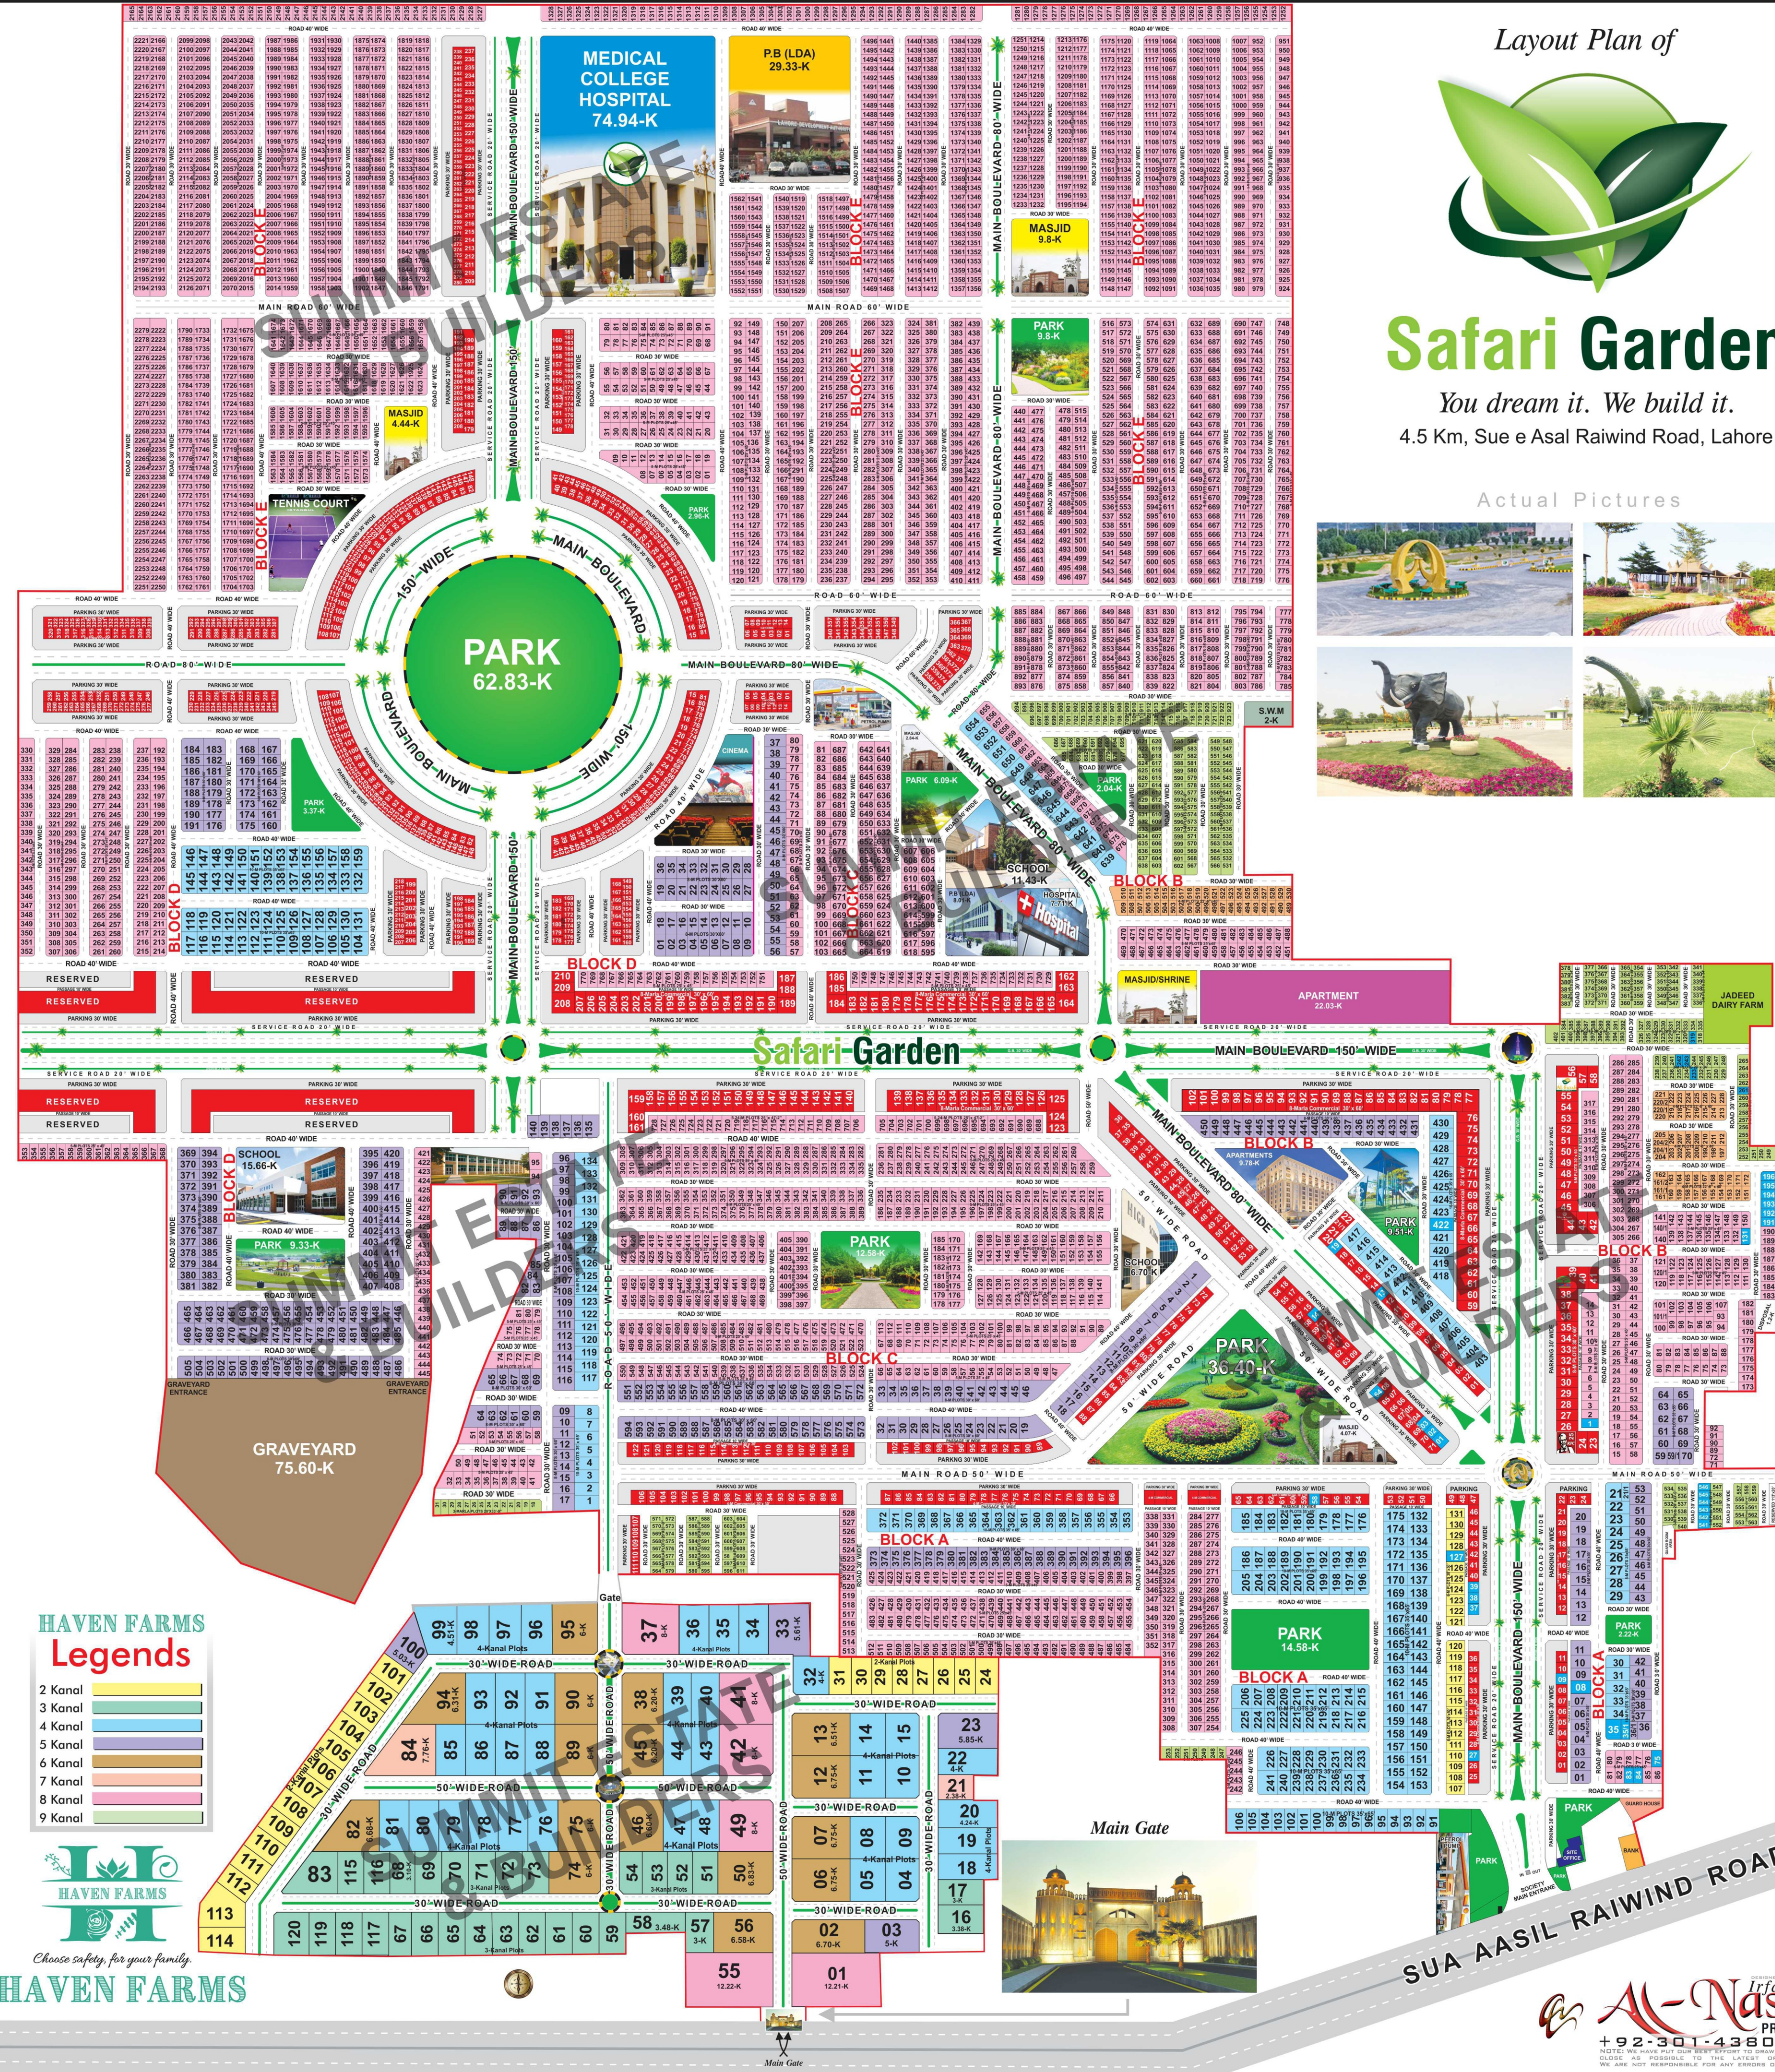

REALTORS IN

افسوس بلاک

5 MARLA 25' x 45'
3 MARLA 20' x 33'-9"

Grid of plot numbers and sizes for Afsos Block, organized by road width (30' to 40').

SUA AASIL RAIWIND ROAD

HAVEN FARMS Legends

Layout Plan of Safari Garden
You dream it. We build it.
4.5 Km, Sue e Asal Raiwind Road, Lahore

Vertical sidebar containing: Gajju Matta Metro Bus Stop, Lahore Ring Road, LDA Round About, LDA Approved logo, Aspire logo, Grand Avenue, Service Road, Main Ferozepur Road, Sua Aasil Raiwind Road, Safari Garden Salient Features, Safari Garden Legends, and Al-Nasir Printers contact info.